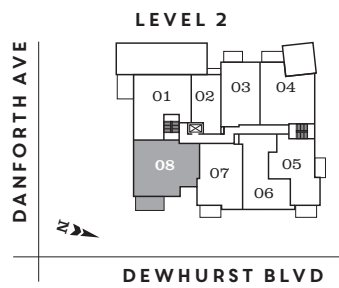

/208

Three Bedroom plus Balcony

1,238 SF

PLUS / 106 SF BALCONY

5' High frosted glass and decorative window

All sizes and specifications are subject to change without notice. E.&O.E.